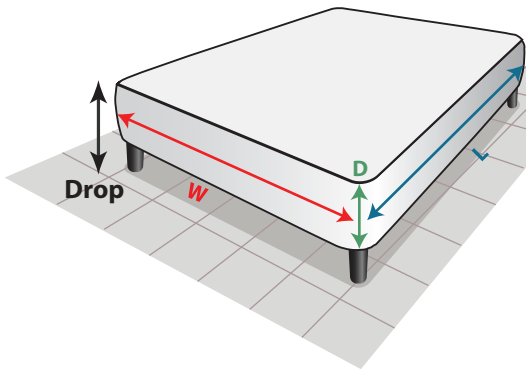

Designer Décor® Collection

by Mattress Safe®

Avant - Garde Solutions for the Box Spring

Properly Measuring Your Box Spring

It is important to properly measure your box spring. **The Modern-Fit® Bed Skirt is made especially according to your specifications and cannot be returned or exchanged.** Please use the following guidelines to measure correctly.

Width: Measure the width (in inches) of the box spring from side to side to the nearest 1/4 inch. **For Split King box springs, measure the width as one unit.*

Length: Measure the length (in inches) from the head of the box spring to the foot of the box spring to the nearest 1/4 inch.

Depth: Measure the height of the box spring (in inches) from the bottom of the box spring to the top to the nearest 1/4 inch.

Drop: ****Necessary For Modern-Fit™ Bed Skirt and Pleated Bed Skirt ONLY****
Measure from the top of the box spring to the floor to the nearest 1/4 inch.